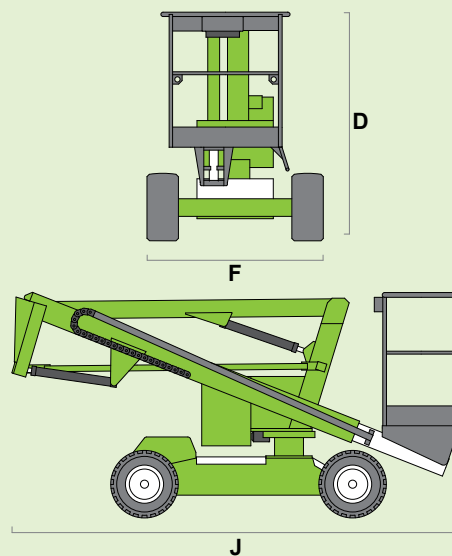

niftylift

HR12N

(A) 12.2m
40ft

(B) 10.2m
33ft 6in

(C) 6.1m
20ft

200kg
440lbs

1.1m x 0.65m
3ft 7in x 2ft 2in

(D) 1.9m
6ft 3in

(F) 1.5m
4ft 11in

(J) 4.1m
13ft 5in

3.4km/h
2.1mph

4.2m
13ft 9in

25%
14°

3435kg
7575lbs

niftylift

Chalkdell Drive, Shenley Wood,
Milton Keynes, MK5 6GF
England, United Kingdom
+44 (0)1908 223456
sales@niftylift.com
www.niftylift.com