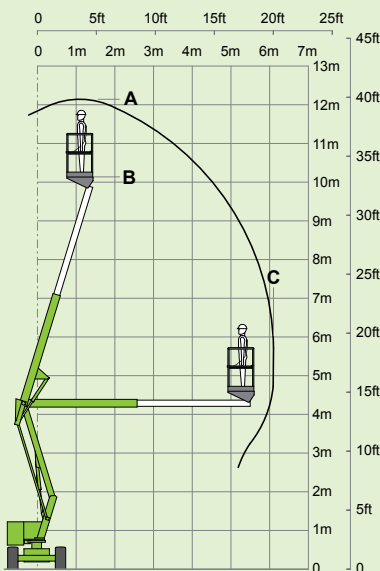

niftylift

HR12N

(A) 12.2m
40ft

(B) 10.2m
33ft 6in

(C) 6.1m
20ft

200kg
440lbs

1.1m x 0.65m
3ft 7in x 2ft 2in

(D) 1.9m
6ft 3in

(F) 1.5m
4ft 11in

(J) 4.1m
13ft 5in

3.4km/h
2.1mph

4.2m
13ft 9in

25%
14°

3435kg
7575lbs

niftylift

Chalkdell Drive, Shenley Wood,
Milton Keynes, MK5 6GF
England, United Kingdom
+44 (0)1908 223456
sales@niftylift.com
www.niftylift.com